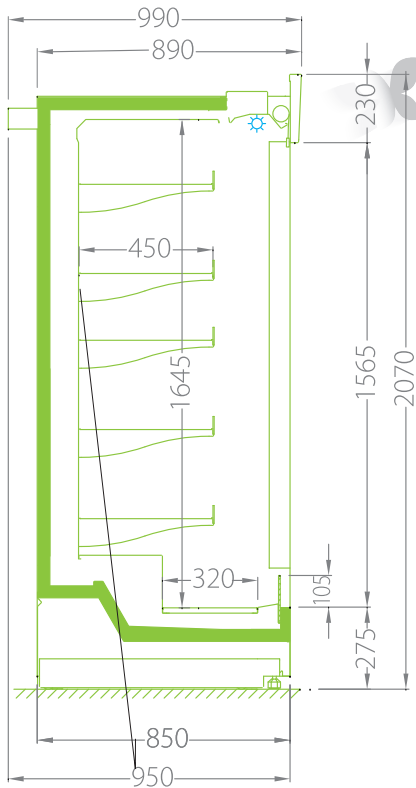

MULTIDECKS

Medium RDM-[module]-17

M2

**LED
& DOORS
AVAILABLE**

**LOADING CAPACITY
GOOD PRODUCT VISIBILITY**

**AUTOMATIC EVAPORATION
OF CONDENSATE**

modules 0.6 0.8 1.16

PLUG-IN Collection